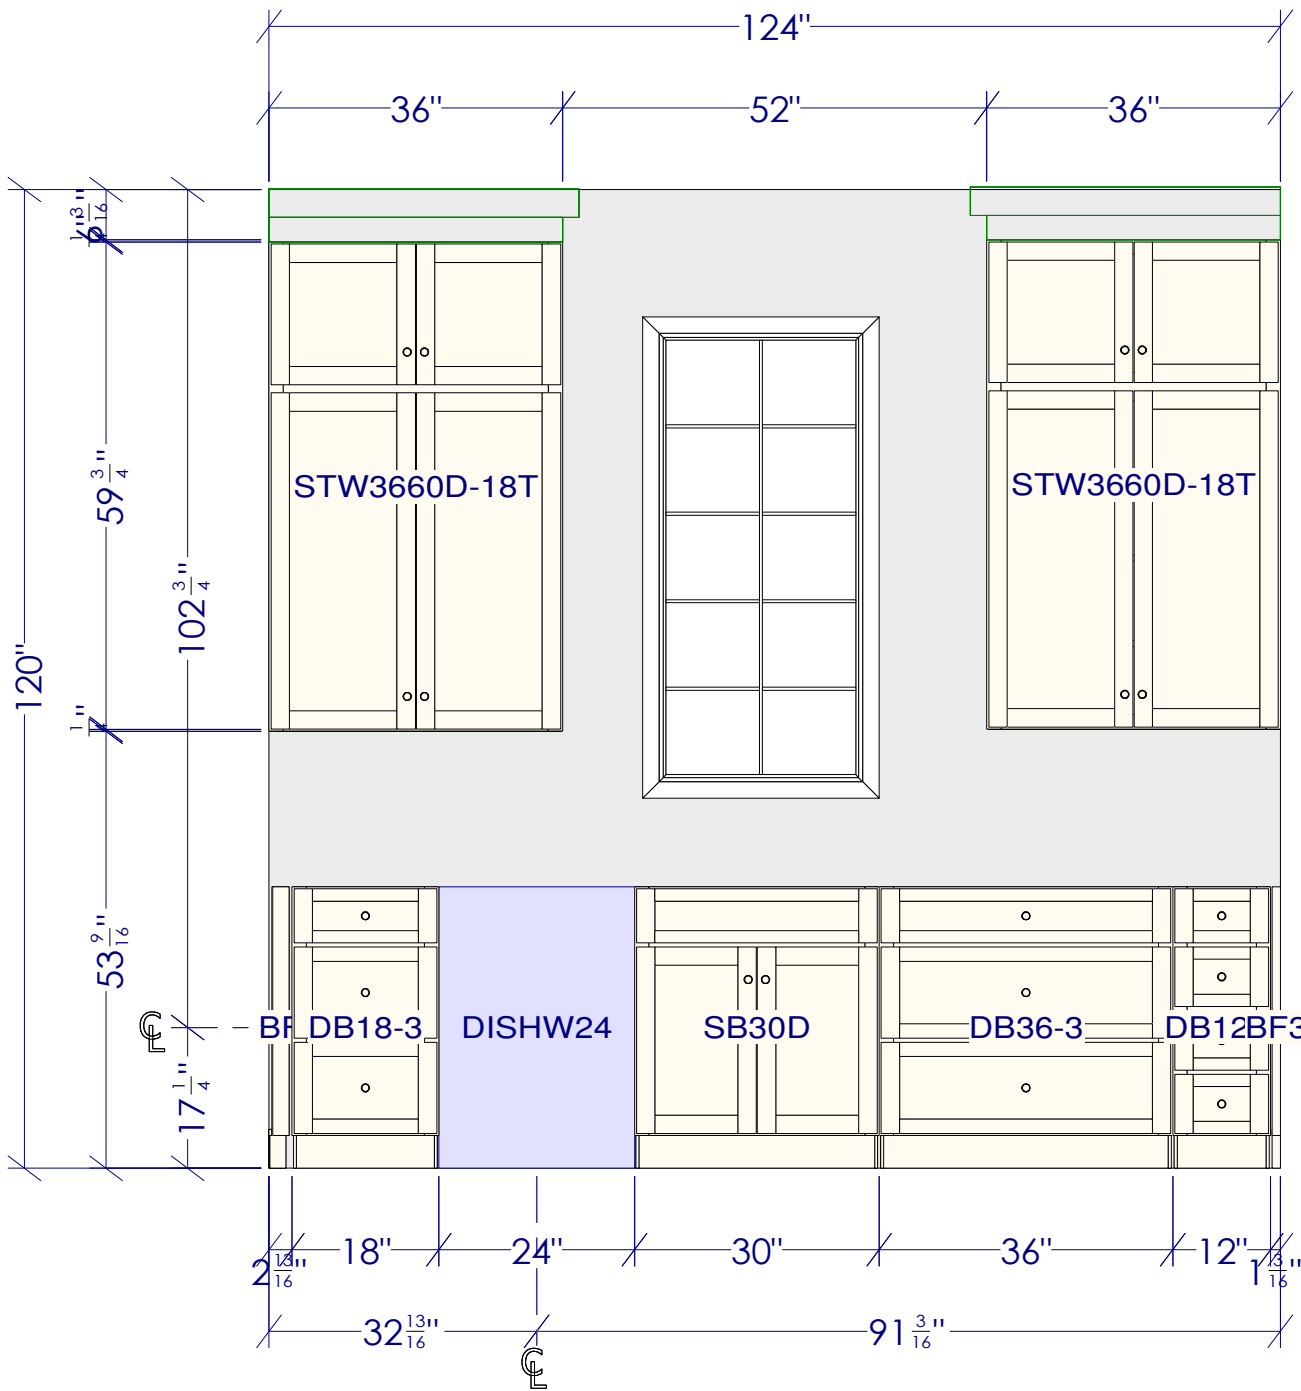

Butlers Pantry
Versatile Gray

Note: This drawing is an artistic interpretation of the general appearance of the design. It is not meant to be an exact rendition.

Designed :4/19/2023
Printed: 6/1/2023