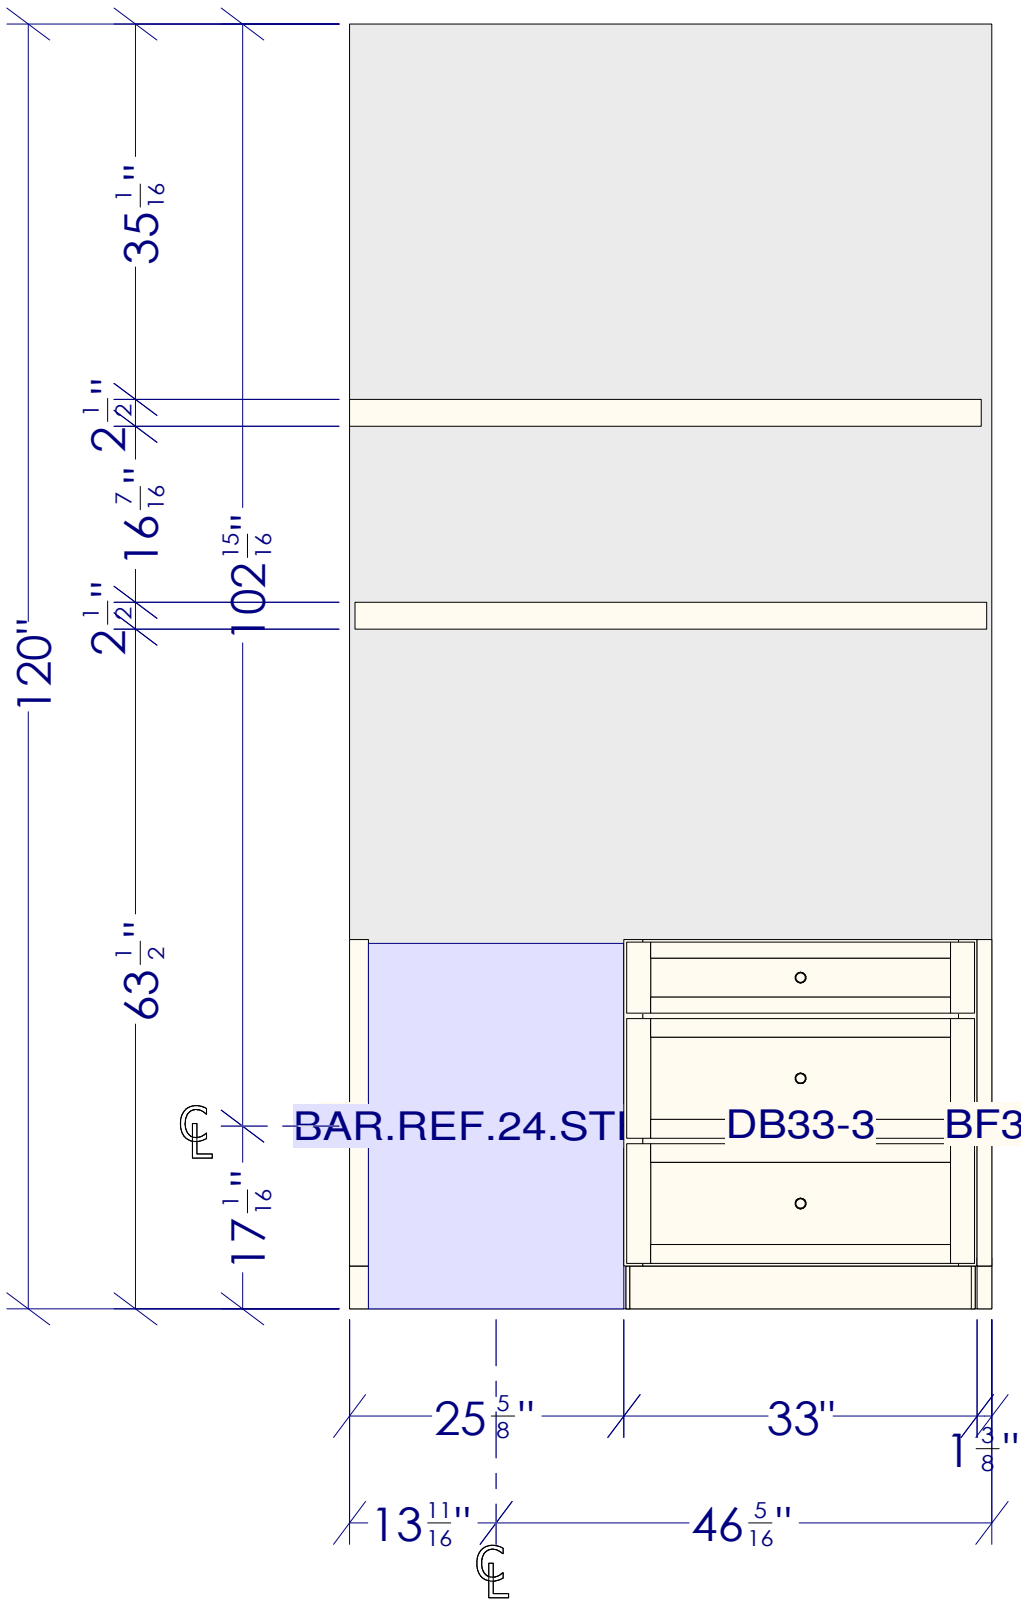

Wine Bar
Bouler Oak
White Oak

Note: This drawing is an artistic interpretation of the general appearance of the design. It is not meant to be an exact rendition.

2020

Designed :4/19/2023
Printed: 6/1/2023