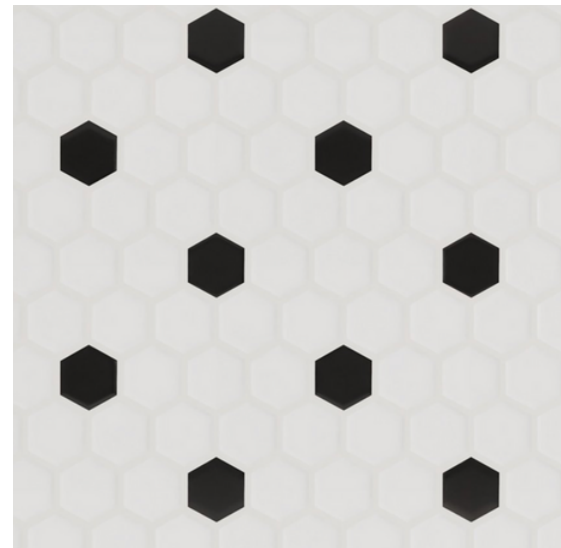

CABINET KNOBS

SCONCES

CEILING MOUNT

SHOWER SYSTEM

SINK FAUCET

SHOWER WALL TILE

COUNTERTOPS

FLOOR & SHOWER FLOOR TILE