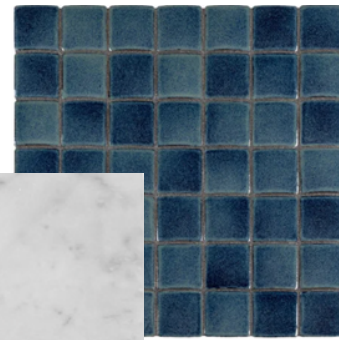

DESIGNER:
JESSICA DAVIS
MEAGAN WHALEN

DATE CREATED:
7/7/23

LAST UPDATED:
8/4/23

SHOWER FLOOR TILE

RAIN HEAD

SHOWER WALL TILE

CABINET KNOBS

SCONCES