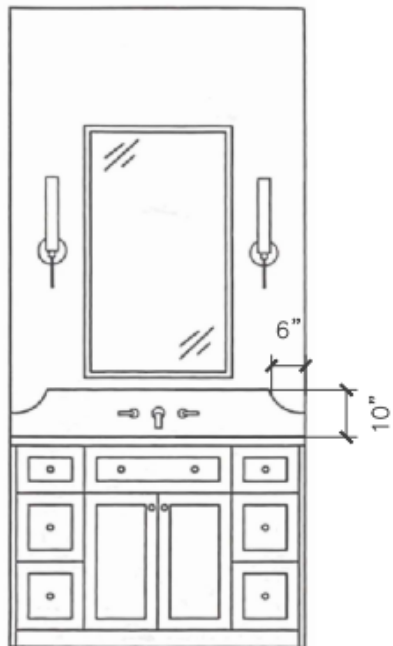

SPLASH TO
BOTTOM OF
RANGE HOOD

KITCHEN SPLASH DESIGN

PRIMARY BATHROOM SPLASH DESIGN

JL DESIGN
NASHVILLE
370 HERRON DRIVE
NASHVILLE, TN
37210

PROJECT NAME:
MAKER
CONSTRUCTION

PROJECT ADDRESS:
1000 HALCYON AVE