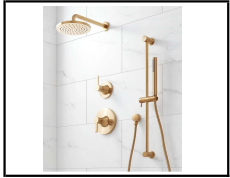

Item:	Shower System	Location:	Bathroom 3
Vendor:	Ferguson	Model No:	476255
Finish:	Brushed Gold	Quantity:	1
Model Info:	Signature Hardware Lentz Pressure Balanced System		
Cost	$1,170.00