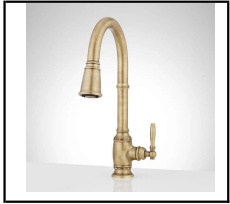

# PLUMBING- FAUCETS/FIXTURES

MAKER CONSTRUCTION  
1000 HALCYON AVE.

Last Date Updated: 8/4/23

*COLORS VARY WHEN VIEWED ON COMPUTER SCREEN OR PRINTED FROM THE ACTUAL SELECTION*

Item:	Sink Faucet	Location:	Kitchen
Vendor:	Ferguson	Model No:	481708
Finish:	Aged Brass	Quantity:	1
Model Info:	Signature Hardware Finnian 1.75 GPM Pull-Down Kitchen Faucet		
Cost	\$479.00		

Item:	Sink	Location:	Kitchen
Vendor:	Ferguson	Model No:	447666
Finish:	White	Quantity:	1
Model Info:	Signature Hardware Totten 33" Undermount Single Basin Granite Composite Sink		
Cost	\$379.00		

Item:	Sink Faucet	Location:	Butler's Pantry
Vendor:	Ferguson	Model No:	482588
Finish:	Aged Brass	Quantity:	1
Model Info:	Signature Hardware Isabel 1.8 GPM Single Hole Bar and Kitchen Faucet		
Cost	\$339.00		

Item:	SINK	Location:	Butler's Pantry
Vendor:	Ferguson	Model No:	440081
Finish:	White	Quantity:	1
Model Info:	BLANCO PERFORMA 17.5" UNDERMOUNT SINGLE BASIN KITCHEN BAR SINK		
Cost	\$488.00		

Item:	Sink Faucet	Location:	Powder Bathroom
Vendor:	Ferguson	Model No:	3597LF-CZMPU
Finish:	Champagne Bronze	Quantity:	1
Model Info:	Delta Cassidy Widespread Bathroom Faucet w/ Pop-Up Drain Assembly		
Cost	\$544.74		

Item:	Sink Faucet	Location:	Bathroom 2
Vendor:	Ferguson	Model No:	35849LF-CZ
Finish:	Champagne Bronze	Quantity:	1
Model Info:	Delta Nicoli 1.2 GPM Widespread Bathroom Faucet w/ Push Pop-Up Drain Assembly		
Cost	\$232.76		