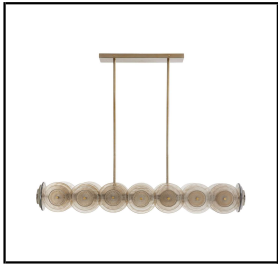

LIGHTING

MAKER CONSTRUCTION
1000 HALCYON AVE.

Last Date Updated: 8/4/23

COLORS VARY WHEN VIEWED ON COMPUTER SCREEN OR PRINTED FROM THE ACTUAL SELECTION

Item:	Pearson Shade Sconce	Location:	Stairs
Size:	5" w x 7" d x 17.5" h		
Quantity:	2	Finish:	Tumbled Brass
Model Info:	9048722		
Vendor:	Pottery Barn		
Note:	CENTER: 5'6" AFF		

Item:	MITZI HOLLY PICTURE LIGHT	Location:	Sitting Room
Size:	24.25"W X 4.75"H X 11.75"D		
Quantity:	1	Finish:	AGED BRASS AND WHITE
Model Info:	55R43		
Vendor:	LAMPS PLUS		
Note:	CENTER: 7'6" AFF		

Item:	Go Lightly Small Chandelier	Location:	Sitting Room
Size:	14.25"H x 19.74"W		
Quantity:	1	Finish:	Gild
Model Info:	BBL5080		
Vendor:	Visual Comfort and Co		
Note:	BOTTOM: 8'6" AFF		

Item:	Helios Large Semi-Flush Mount	Location:	Office
Size:	17"W x 9"H		
Quantity:	1	Finish:	Antique Gild
Model Info:	AF1083ADB		
Vendor:	Visual Comfort and Co		
Note:			

Item:	Maisie Glass Globe Round Chandelier	Location:	Living Room
Size:	37.75" dia x 25"H		
Quantity:	1	Finish:	Antique Brass
Model Info:	n/a		
Vendor:	Pottery Barn		
Note:	BOTTOM: 7'6" AFF		

Item:	Kinlee Chandelier	Location:	Dining Room
Size:	9.5"Hx51"Wx16"D		
Quantity:	1	Finish:	Antique Brass
Model Info:	82012		
Vendor:	Arteriors		
Note:	BOTTOM: 7' AFF		

Item:	Lytham Gold Pendant	Location:	Kitchen
Size:	26"H x 24.25"diameter		
Quantity:	2	Finish:	Antique Gold
Model Info:	9000-0793		
Vendor:	Currey and Company		
Note:	BOTTOM: 42" ABOVE COUNTER TOP		