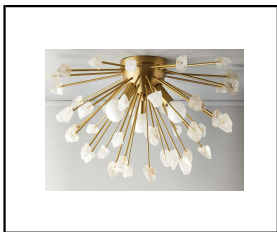

Item:	Quartz Flush Mount	Location:	Bathroom 4
Size:	20"diameterx12"H		
Quantity:	1	Finish:	brass
Model Info:	470675		
Vendor:	CB2		
Note: