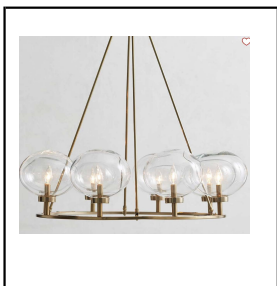

LIGHTING

MAKER CONSTRUCTION
1000 HALCYON AVE.

Last Date Updated: 8/4/23

COLORS VARY WHEN VIEWED ON COMPUTER SCREEN OR PRINTED FROM THE ACTUAL SELECTION

Item:	Pearson Shade Sconce	Location:	Stairs
Size:	5" w x 7" d x 17.5" h		
Quantity:	2	Finish:	Tumbled Brass
Model Info:	9048722		
Vendor:	Pottery Barn		
Note:	CENTER: 5'6" AFF		

Item:	MITZI HOLLY PICTURE LIGHT	Location:	Sitting Room
Size:	24.25"W X 4.75"H X 11.75"D		
Quantity:	1	Finish:	AGED BRASS AND WHITE
Model Info:	55R43		
Vendor:	LAMPS PLUS		
Note:	CENTER: 7'6" AFF		

Item:	Go Lightly Small Chandelier	Location:	Sitting Room
Size:	14.25"H x 19.74"W		
Quantity:	1	Finish:	Gild
Model Info:	BBL5080		
Vendor:	Visual Comfort and Co		
Note:	BOTTOM: 8'6" AFF		

Item:	Helios Large Semi-Flush Mount	Location:	Office
Size:	17"W x 9"H		
Quantity:	1	Finish:	Antique Gild
Model Info:	AF1083ADB		
Vendor:	Visual Comfort and Co		
Note:			

Item:	Maisie Glass Globe Round Chandelier	Location:	Living Room
Size:	37.75" dia x 25"H		
Quantity:	1	Finish:	Antique Brass
Model Info:	n/a		
Vendor:	Pottery Barn		
Note:	BOTTOM: 7'6" AFF		

Item:	Kinlee Chandelier	Location:	Dining Room
Size:	9.5"Hx51"Wx16"D		
Quantity:	1	Finish:	Antique Brass
Model Info:	82012		
Vendor:	Arteriors		
Note:	BOTTOM: 7' AFF		

Item:	Lytham Gold Pendant	Location:	Kitchen
Size:	26"H x 24.25"diameter		
Quantity:	2	Finish:	Antique Gold
Model Info:	9000-0793		
Vendor:	Currey and Company		
Note:	BOTTOM: 42" ABOVE COUNTER TOP		