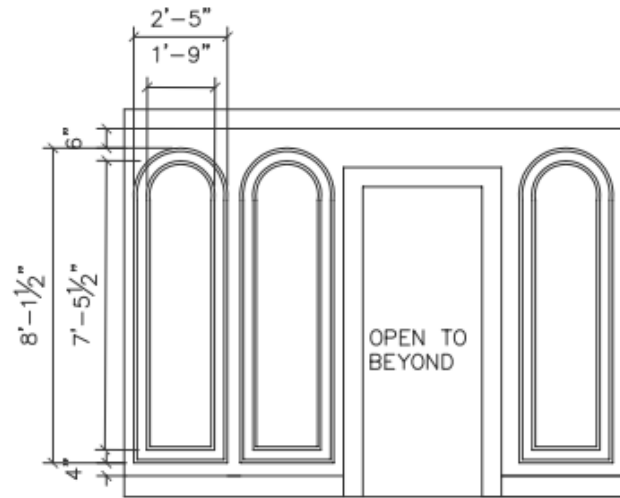

1

1

REAR ENTRY BUILT-IN ELEVATION

1

2

3

4

JL DESIGN
 NASHVILLE
 370 HERON DRIVE
 37210, NASHVILLE, TN

PROJECT NAME:
 STACKHOUSE

PROJECT ADDRESS:
 1004 HALCYON AVE

DESIGNER:
 JESSICA DAVIS
 MEAGAN WHALEN

DATE CREATED:
 7/18/23

LAST UPDATED:
 8/3/23