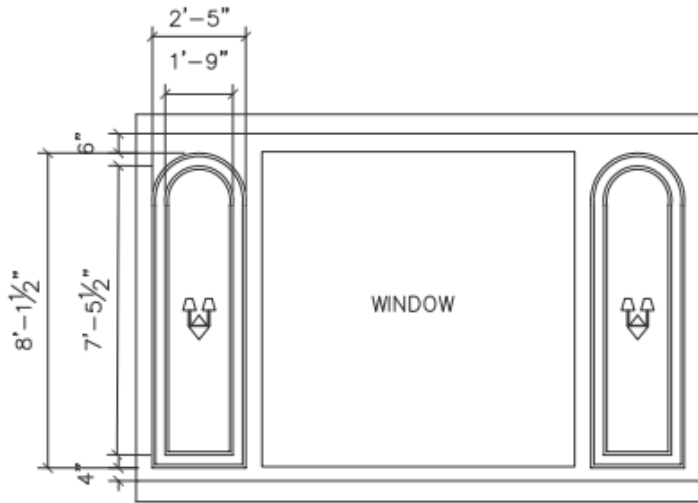

1

1

REAR ENTRY BUILT-IN ELEVATION

1

2

3

4

JL DESIGN
 NASHVILLE
 370 HERON DRIVE
 37210, NASHVILLE, TN