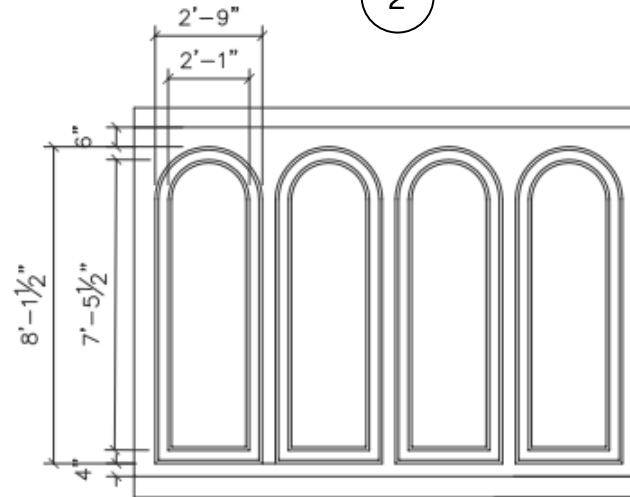

1

1

REAR ENTRY BUILT-IN ELEVATION

1

2

3

4

JL DESIGN
 NASHVILLE
 370 HERON DRIVE
 37210, NASHVILLE, TN

PROJECT NAME:
 STACKHOUSE

PROJECT ADDRESS:
 1004 HALCYON AVE

DESIGNER:
 JESSICA DAVIS
 MEAGAN WHALEN

DATE CREATED:
 7/18/23

LAST UPDATED:
 8/3/23