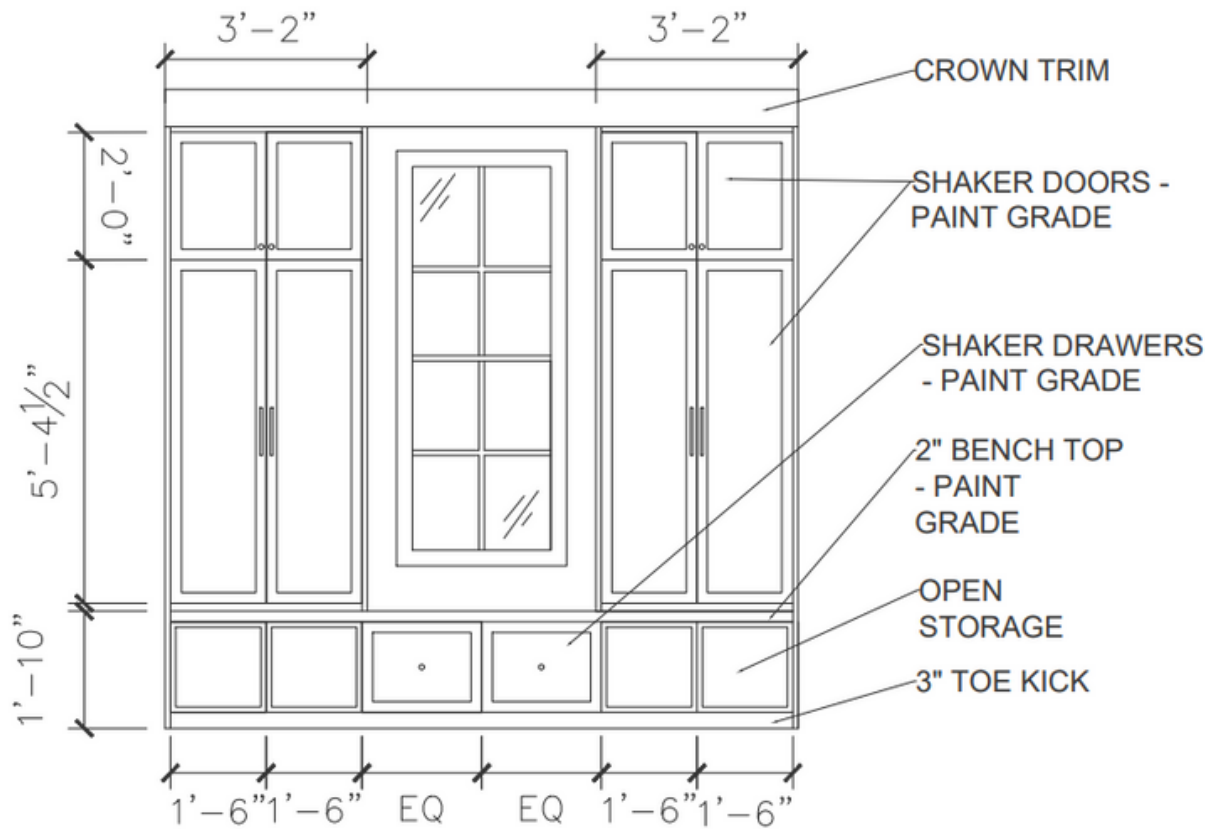

JL DESIGN
NASHVILLE
370 HERON DRIVE
37210, NASHVILLE, TN

PROJECT NAME:
STACKHOUSE

PROJECT ADDRESS:
1004 HALCYON AVE

DESIGNER:
JESSICA DAVIS
MEAGAN WHALEN

DATE CREATED:
7/18/23

LAST UPDATED:
8/3/23

REAR ENTRY

1

1