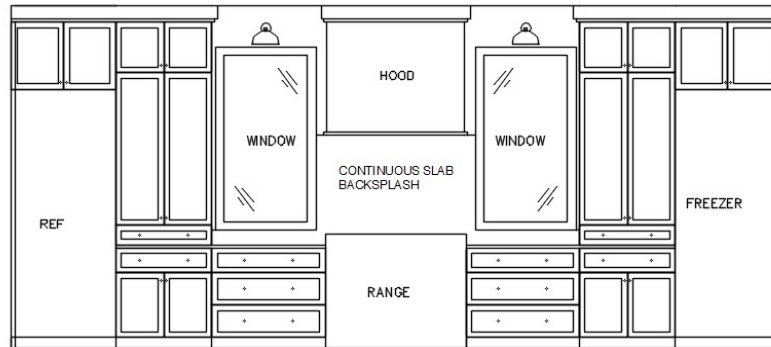

# COUNTERTOPS

MAKER CONSTRUCTION

1000 HALCYON AVE.

Last Date Updated: 8/4/23

**COLORS VARY WHEN VIEWED ON COMPUTER SCREEN OR PRINTED FROM THE ACTUAL SELECTION**

<b>Location:</b>	<b>KITCHEN</b>		
Type:	QUARTZ	Edge:	STANDARD
Color:	AVILA	Sink:	PER CLIENT - 33" UNDERMOUNT
Fabricator:	MIDDLE TN GRANITE		
Notes:	CONTINUE ON SPLASH (SEE BELOW) - AIR SWITCH		