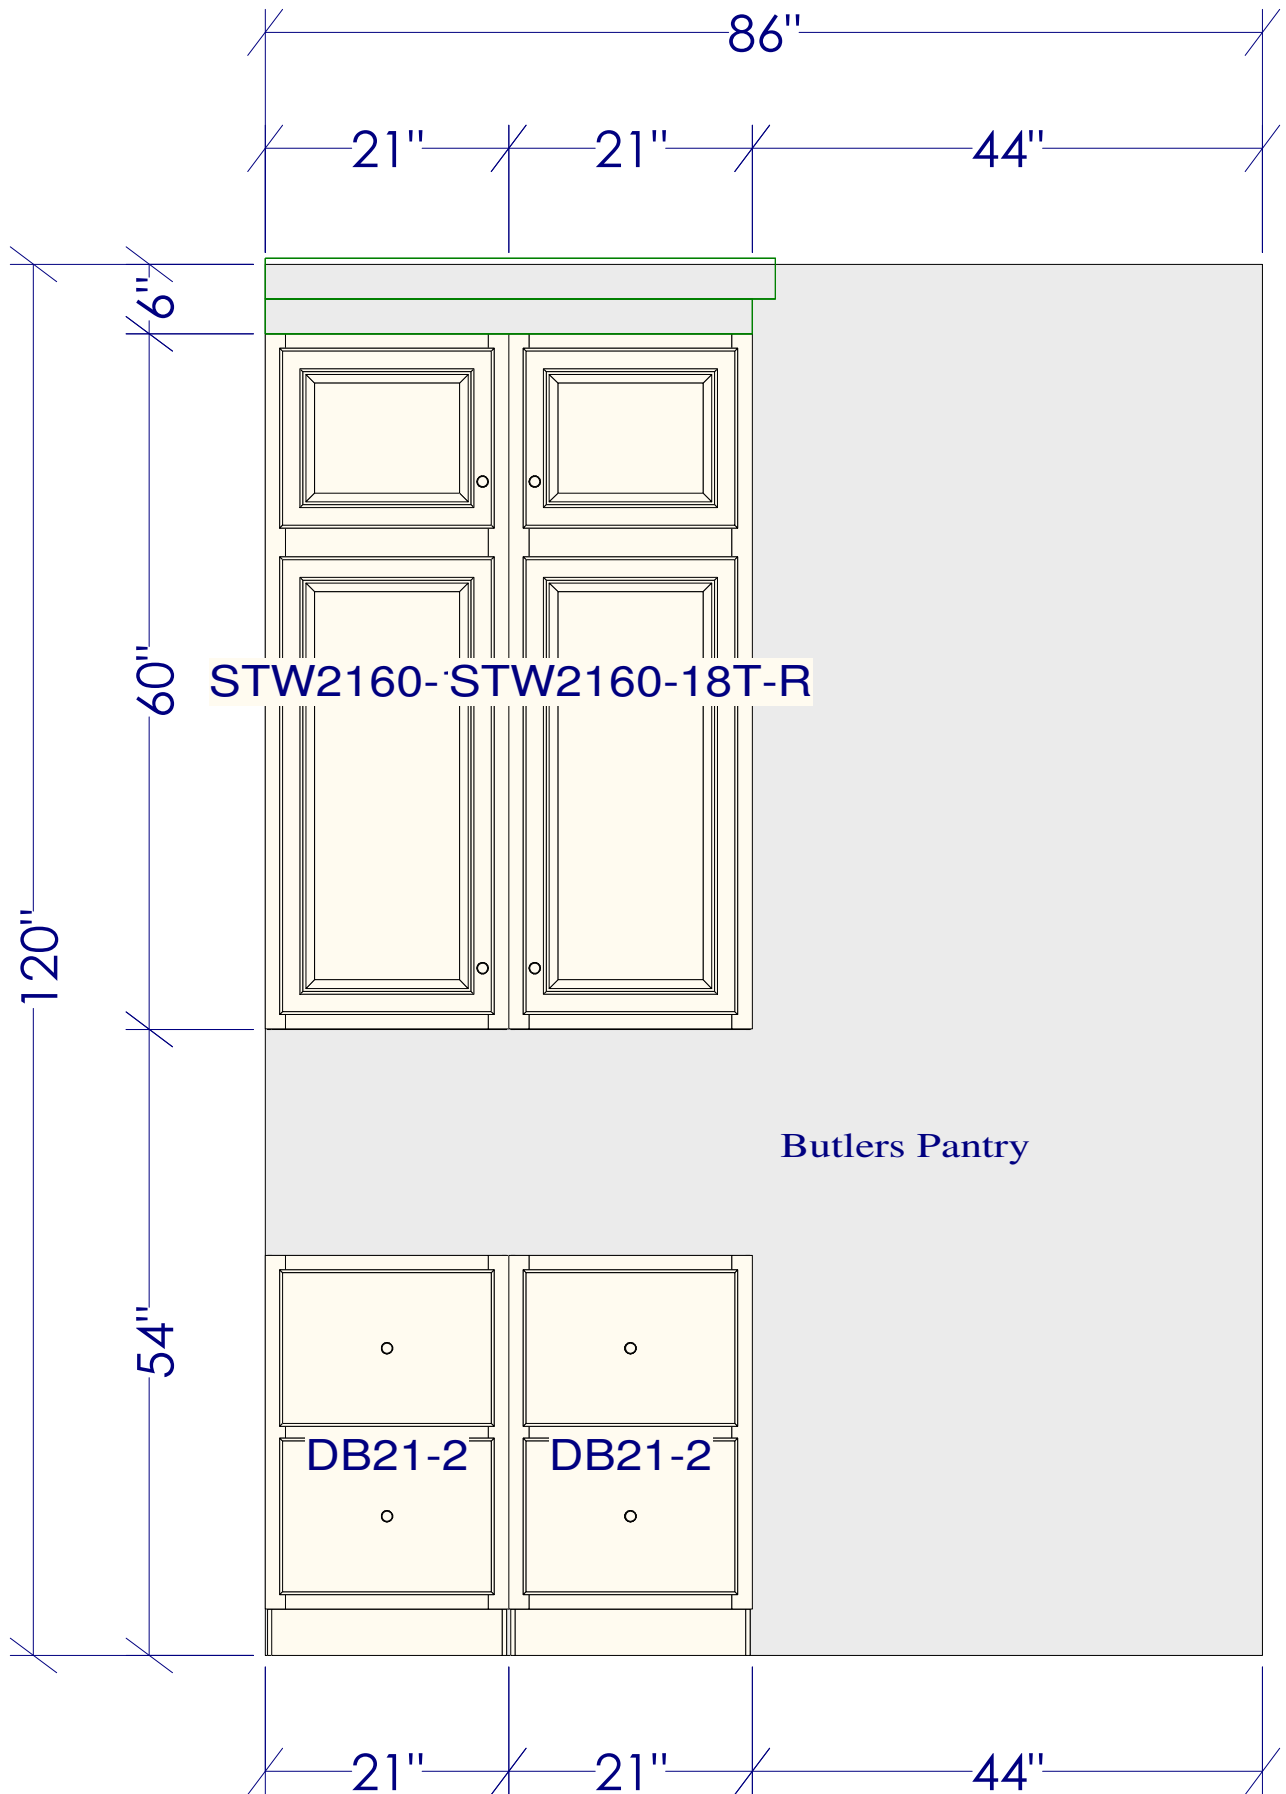

Note: This drawing is an artistic interpretation of the general appearance of the design. It is not meant to be an exact rendition.

Designed :5/24/2023
Printed: 6/30/2023