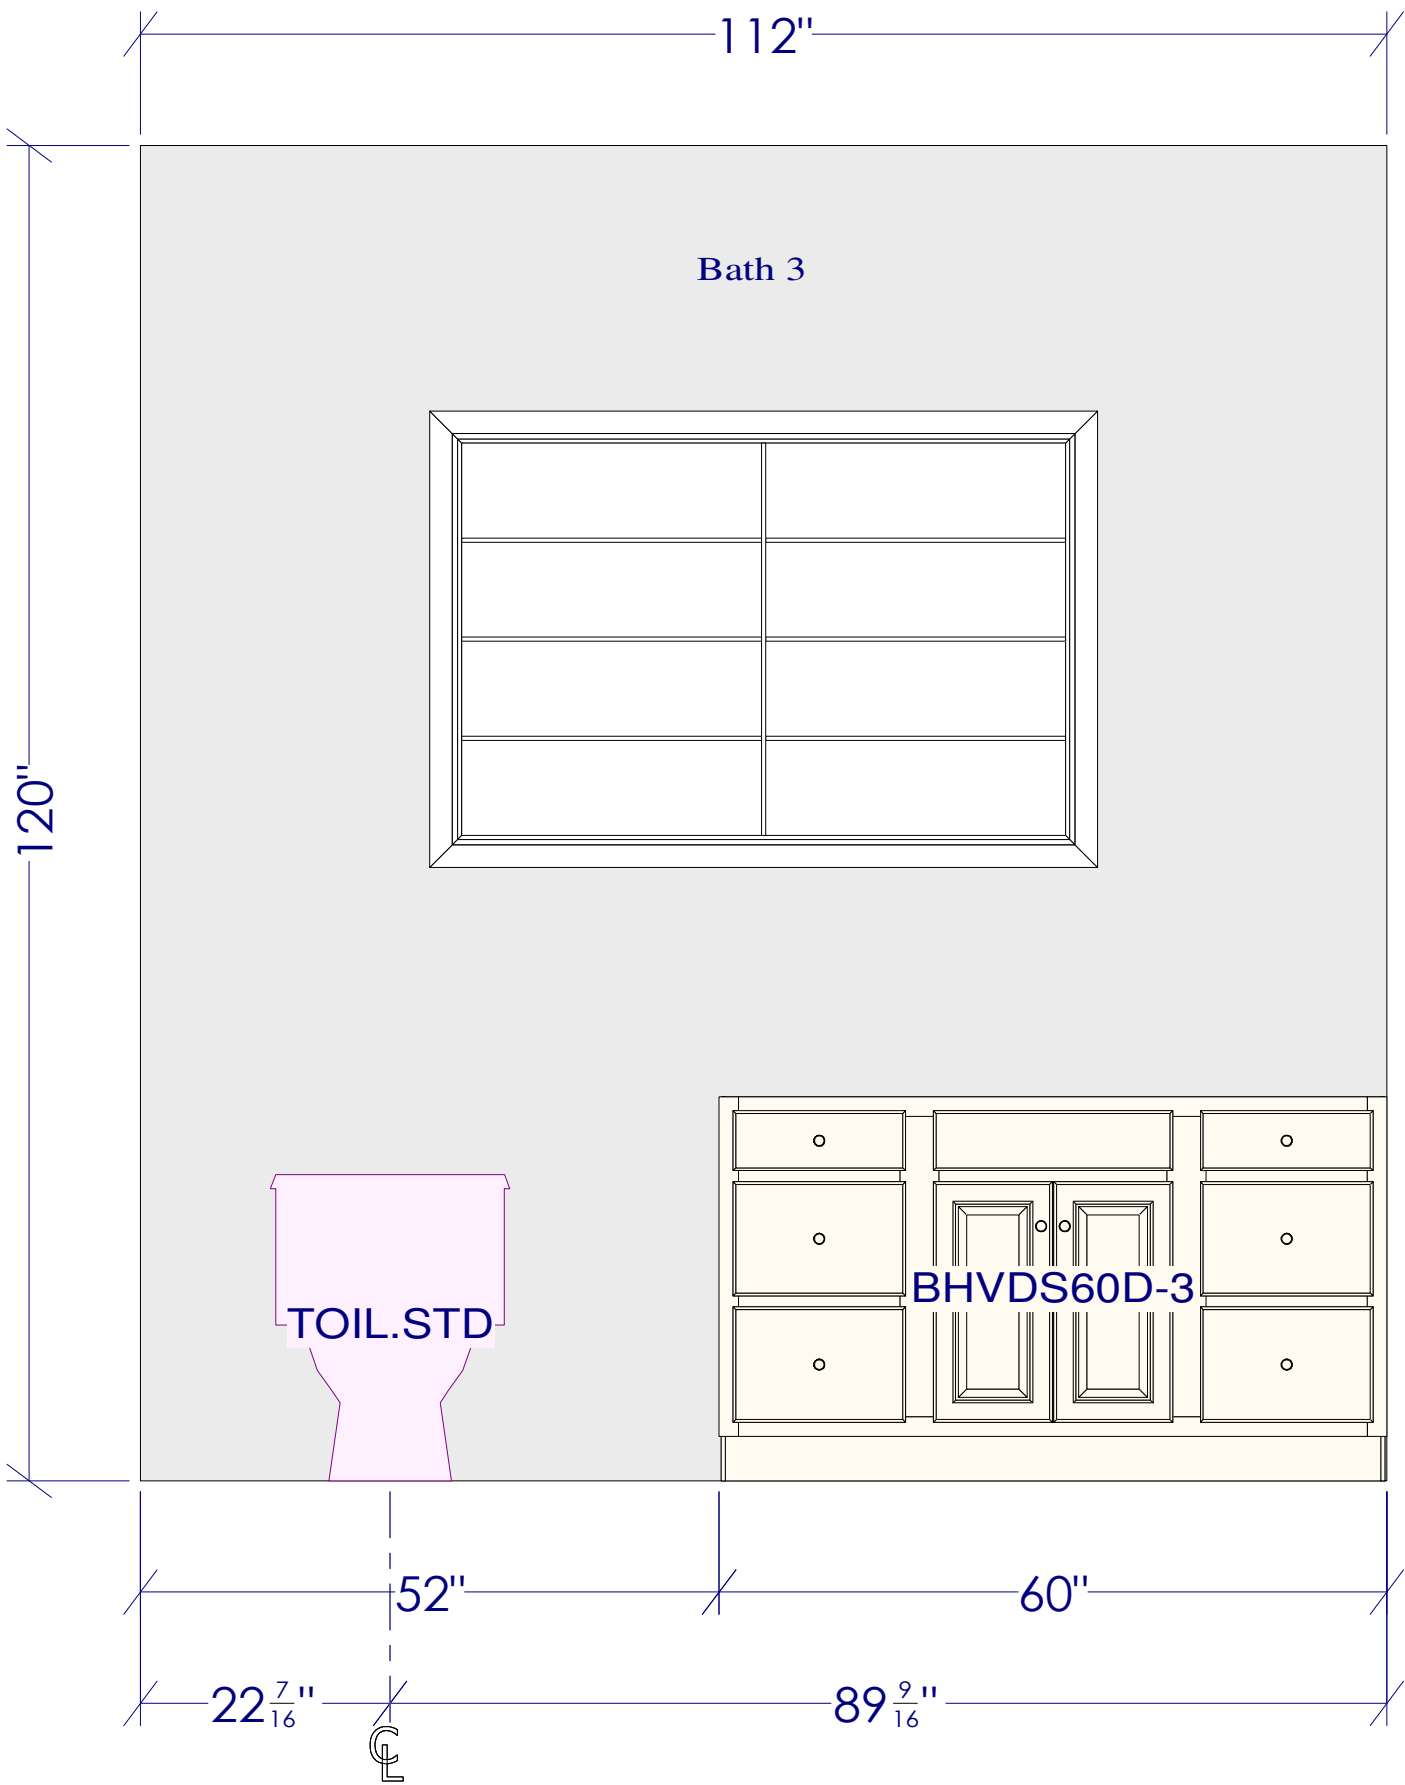

Note: This drawing is an artistic interpretation of the general appearance of the design. It is not meant to be an exact rendition.

Designed :5/24/2023
Printed: 5/24/2023