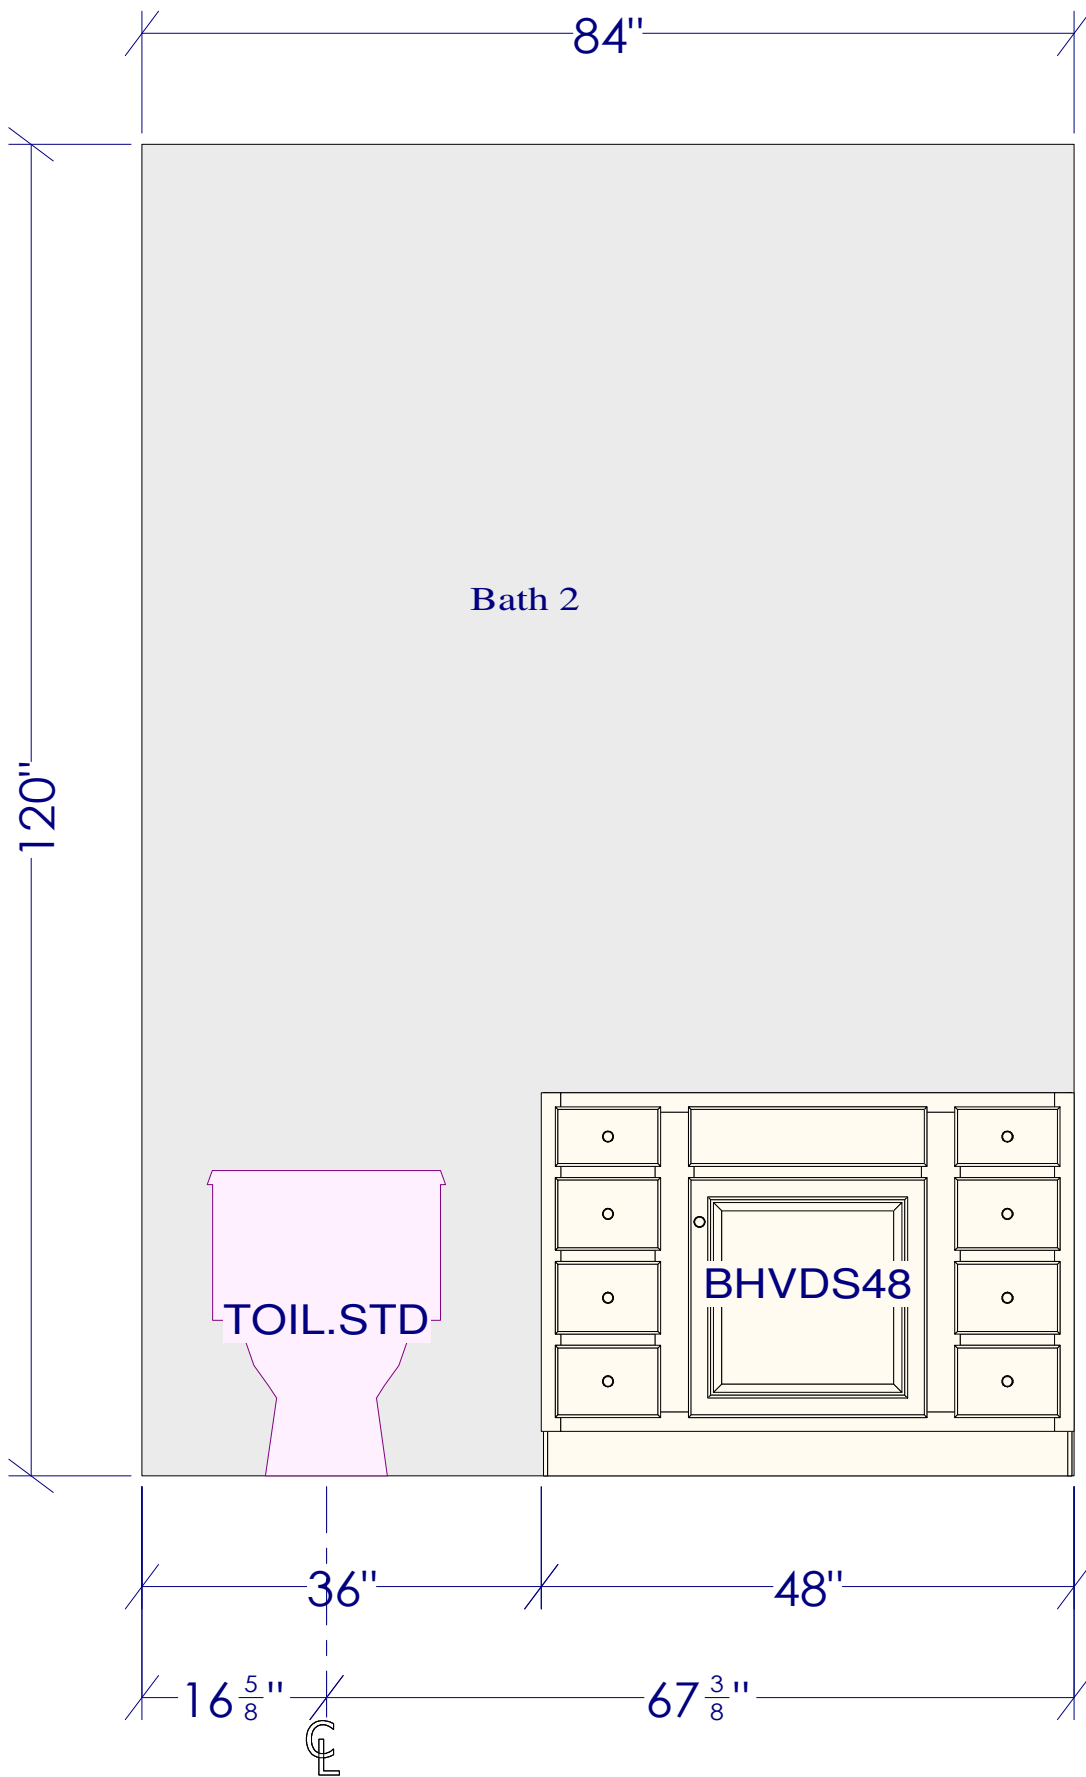

Note: This drawing is an artistic interpretation of the general appearance of the design. It is not meant to be an exact rendition.

Designed :5/24/2023
Printed: 5/24/2023