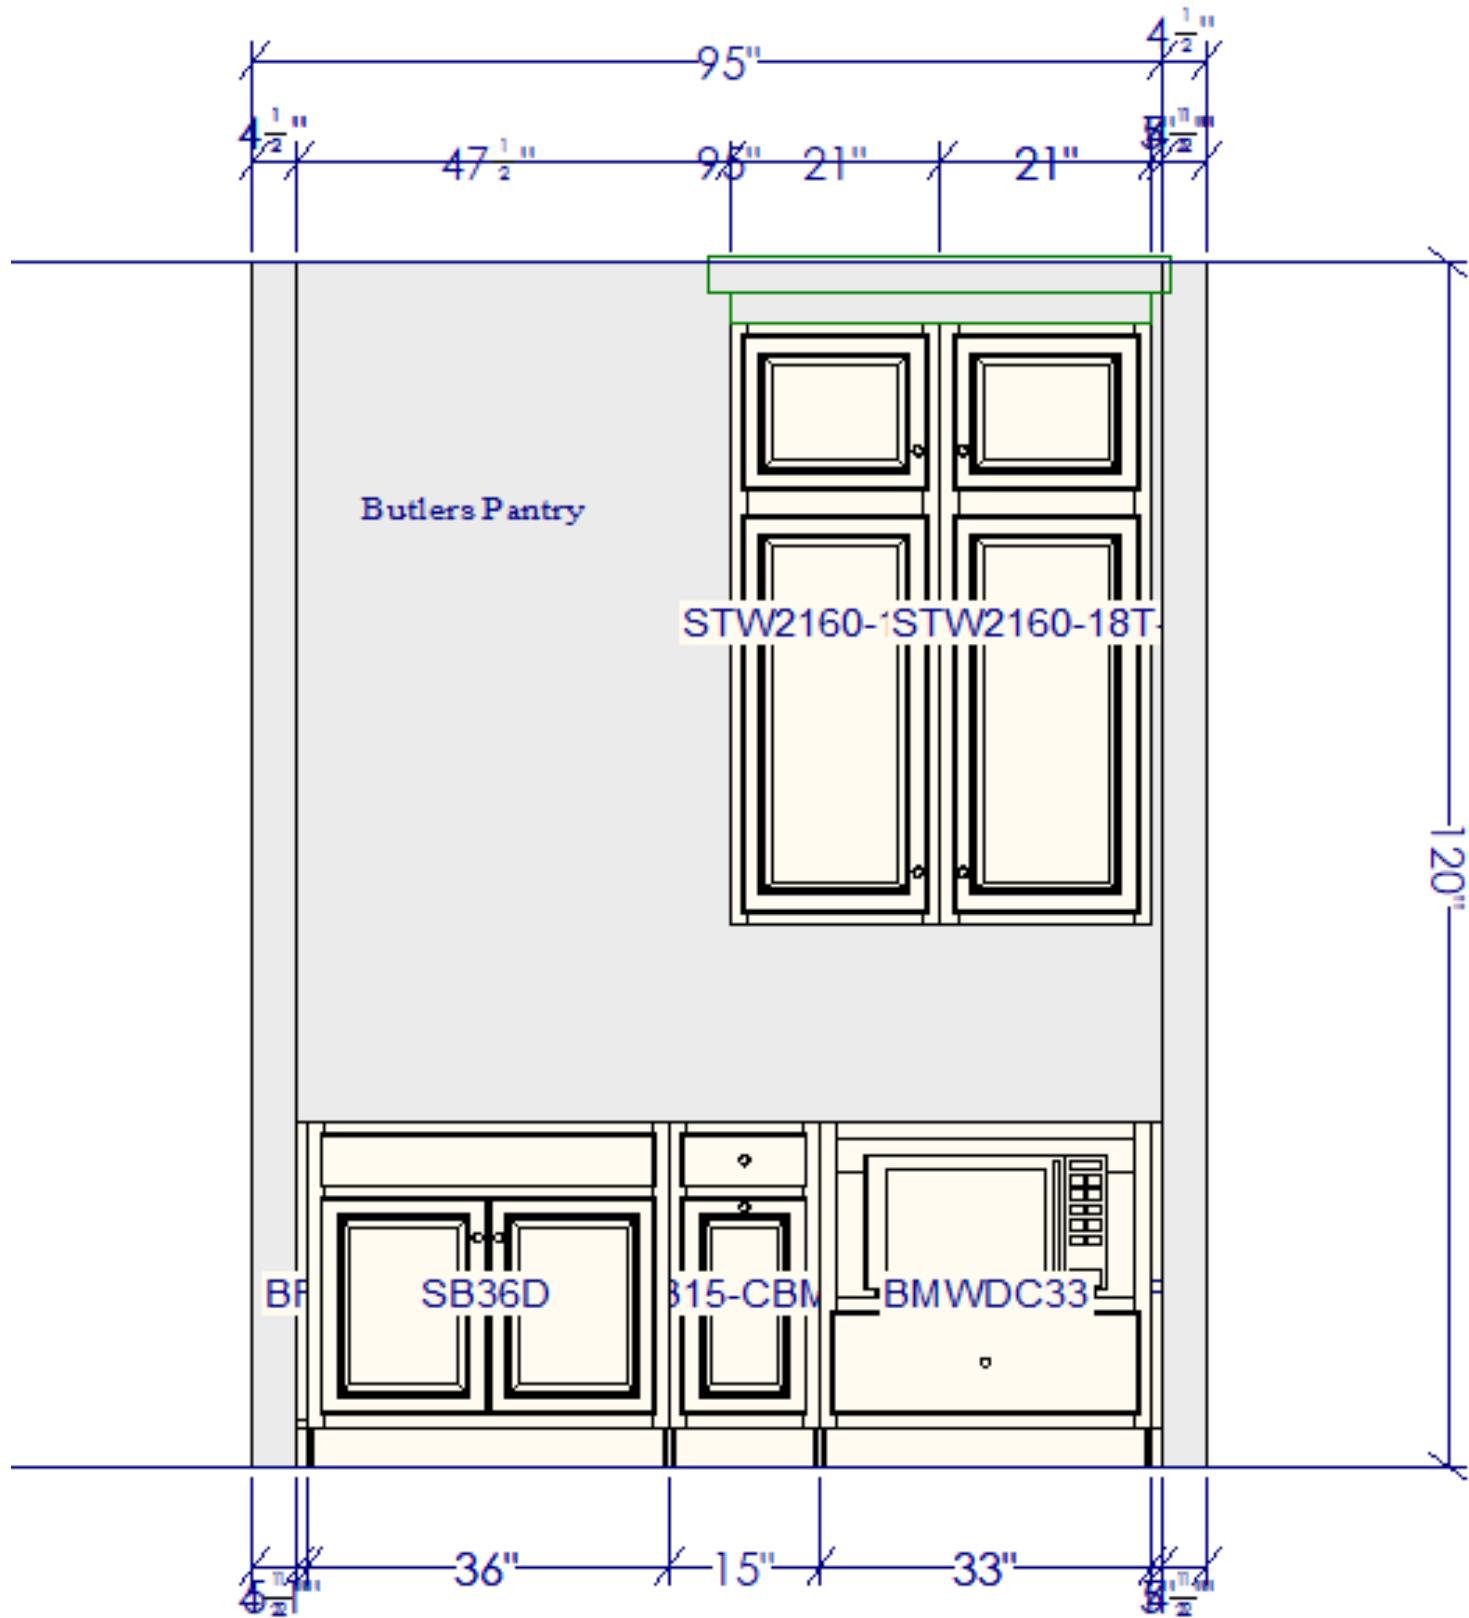

Island Back.

Thoughts on how to trim the sides of the wall cabinets?

Note: This drawing is an artistic interpretation of the general appearance of the design. It is not meant to be an exact rendition.

Designed :5/24/2023
Printed: 5/24/2023

$3\frac{5}{8}''$

Bath 4

96"

BHVDB1

BHVS24D

BHVDB15

24"

15"

$3\frac{5}{8}''$

Note: This drawing is an artistic interpretation of the general appearance of the design. It is not meant to be an exact rendition.

2020

Designed :5/24/2023
Printed: 5/24/2023