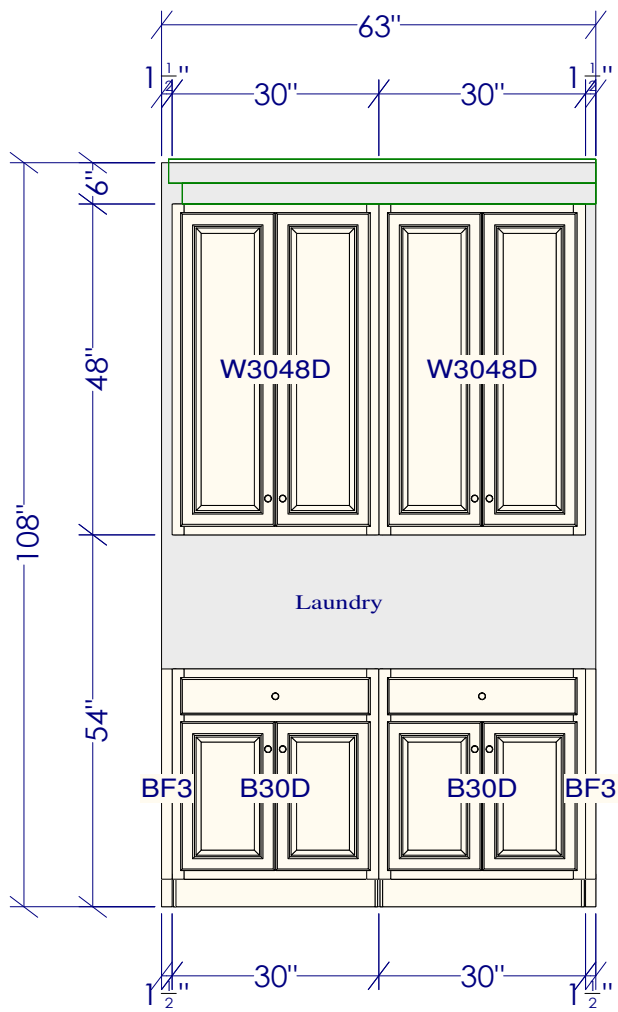

Note: This drawing is an artistic interpretation of the general appearance of the design. It is not meant to be an exact rendition.

Designed :5/24/2023
Printed: 5/24/2023