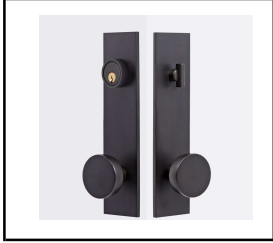

# EXTERIOR DOORS & HARDWARE

STRINGFELLOW  
1006 HALYCON AVE.

Last Date Updated: 8/18/23

**COLORS VARY WHEN VIEWED ON COMPUTER SCREEN OR PRINTED FROM THE ACTUAL SELECTION**

<b>Location:</b>	<b>FRONT DOOR</b>	<b>Item:</b>	DOOR HARDWARE
<b>Manufacturer:</b>	REJUVENATION	<b>Size:</b>	2.375
<b>Model Info:</b>	6444928-V1-OB-OB-2375	<b>Finish:</b>	OIL RUBBED BRONZE
<b>Vendor:</b>	REJUVENATION		
<b>Notes:</b>	PER PLAN DOOR PLACEMENTS		

<b>Location:</b>	<b>FRONT DOOR</b>	<b>Item:</b>	DOOR PROFILE
<b>Manufacturer:</b>	SIMPSON DOOR	<b>Size:</b>	PER PLAN
<b>Model Info:</b>	7501	<b>Finish:</b>	STAIN GRADE
<b>Vendor:</b>	CENTRAL WOODWORK		
<b>Notes:</b>	PER PLAN DOOR PLACEMENTS		